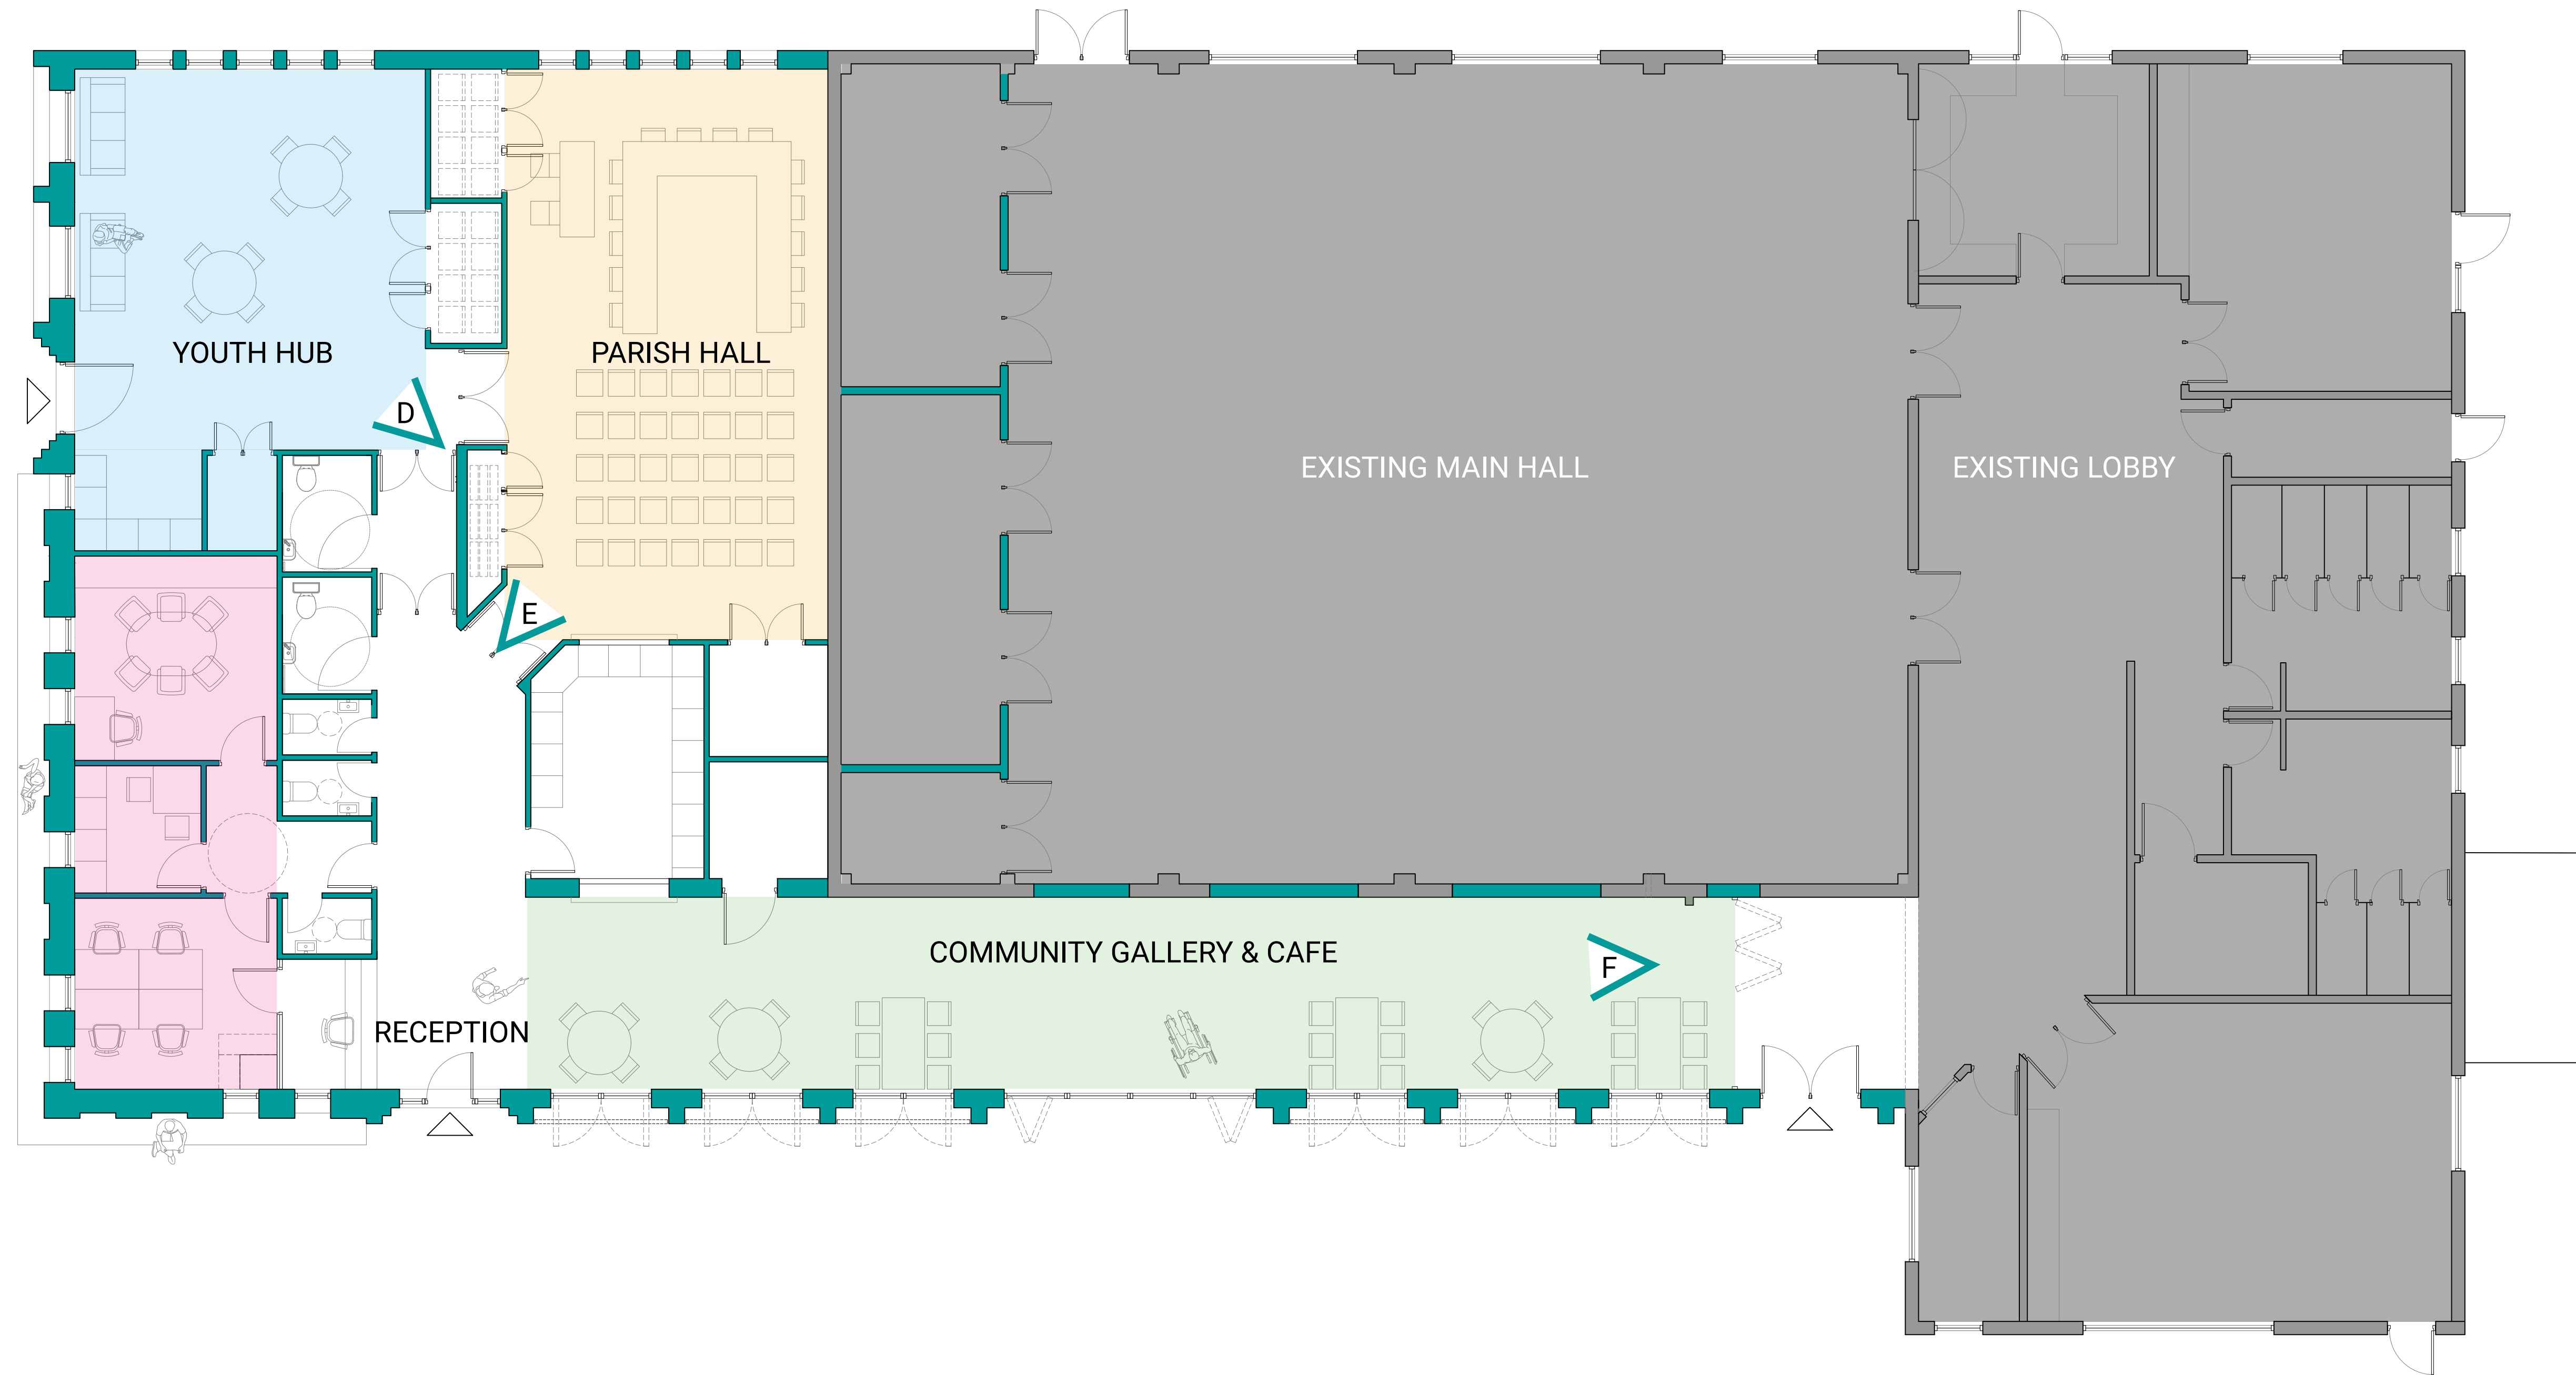

SITE LAYOUT

BUILDING LAYOUT

YOUTH HUB

PARISH HALL

COMMUNITY GALLERY & CAFE

MATERIAL VIEWS

SOUTH ELEVATION

MATERIAL VIEWS

YOUTH ENTRANCE

WEST ELEVATION

L

M

N

O

P

O